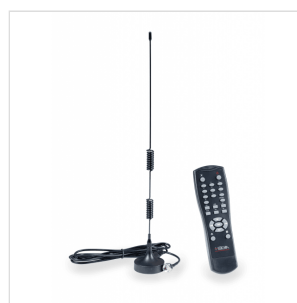

HPMA-60 PLAY

SINGLE-ZONE 60W CLASS-D COMPACT MIXER AMPLIFIERS WITH DAB+, FM, USB, BT PLAYER

Sound system installations for commercial applications, while requiring more and more versatility and high performance in terms of power and sound pressure, have increasingly limited space. HELVIA is well aware of these requirements and offers a line of single-zone mixer-amplifiers in standard ½ 19" rack unit format with power ratings ranging from 30W to 240W, capable of operating on both 70V/100V and low impedance lines up to 2 ohms with maximum stability (2-ohm operation is provided only for 120W and 240W models; for 30W and 60W models the minimum limit is 4 ohms).

The HPMA series - where "P" stands for Pocket - integrates a mixer with 1 Combo Mic/Line input with 48V Phantom, a front AUX input with stereo mini-jack plus a rear stereo AUX RCA input, and a Multimedia Player with DAB+ and FM tuner, USB player and BT; the level of each input is independently adjustable from the front panel.

The Class-D amplifier modules integrate digital processing with limiter, overheat protection, fan control, DC-offset and in-current to ensure operation at any high impedance audio level down to a minimum of 2 ohms* in complete safety. HPMA-Play series amplifiers can be rack mounted with the optional HPMA R1-Kit mounting kit.