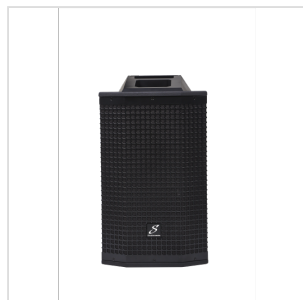

DIRECT121MX

12" COMPACT ACTIVE VERTICAL ARRAY SYSTEM

Designed for DJs, small bands, presentations, education and houses of worship, the Direct MX series is an all-in-one column array PA solution with a powerful 2000W built-in amplifier, comprehensive 4 channel mixing, Bluetooth 5.0 playback (with TWS) and reverb effects on the input channels.

All Direct models have 6 x 3" mid-range transducers combined with a 1" compression driver to deliver clear highs and clarity of your vocals or instruments. The 12" active sub bass gives a big punchy response capable of reproducing the lowest frequencies through its bass-reflex design.

The Direct 121MX comes installed with a 4-channel DSP mixer, including 2 x switchable MIC/LINE inputs with gain and reverb controls, 1 x HI-Z instrument input, 1 x RCA / Bluetooth stereo input and an XLR line output. There is also an Independent SUB LEVEL control for quick bass adjustment. A Powerful 24-bit DSP interface with display allows for the adjustment of 3 operation modes: Music, DJ, Speech. 3 band EQ with sweepable mid frequency and storable presets, digital gain control, high-pass filtering, dual-channel limiter, Digital delay for delay zones up to 100 m (in steps of 0.25 m) and Bluetooth connection, all controlled via a simple ONE CONTROL encoder. The Direct 121MX utilizes Bluetooth 5.0 large range stereo Bluetooth playback with TWS (true wireless stereo).

DIRECT121MX

12" COMPACT ACTIVE VERTICAL ARRAY SYSTEM

DIRECT121MX

12" COMPACT ACTIVE VERTICAL ARRAY SYSTEM

HIGHLIGHTS

VERTICAL ARRAY SPEAKER

Made by 6 x 3" mid-range speaker and a 1" compression driver, Direct 112 MX speaker column is able to deliver extended coverage horizontal coverage of 120°x30° and feature longer sound projection, typical of line array solution. Whatever your use, it will ensure event attendees and guests will benefit of an immersive audio experience, regardless of the ambience.