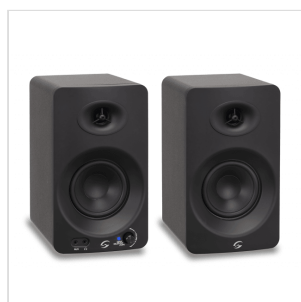

CLARITY A4BT monitors are easy to set up and offer quality sound, with smooth and accurate frequency response and power up to 200W.

The connections on the rear panel of the main monitor offer 1/4" TS, RCA, OPTICAL inputs, allowing compatibility with countless devices.

A 1/8" AUX IN input and the headphone connection are positioned on the front .

The BASS and TREBLE controls let you customize the sound of the CLARITY A4BT to create just the right sound for any room.

CLARITY A4BT are equipped with the BT Audio Streaming function which allows you to switch wirelessly, transmitting audio from a smartphone, tablet, laptop or other source equipped with this function.

The MDF cabinet features a sleek, modern design with a satin black finish to make these monitors stylish and suitable for many environments.

CLARITY A4BT PAIR OF 4" 200W STUDIO MULTIMEDIA MONITORS

PRODUCT DETAILS

KEY FEATURES

Two portable studio monitors with a 4" woofer with efficient paper cone and rubber surround and 1" Silk dome tweeter

50 Watt RMS / 200 Watt peak total speaker power

1/2" MDF enclosure with rear firing port for enhanced low frequencies