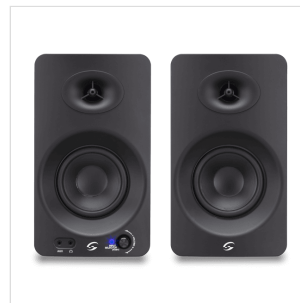

CLARITY A4BT monitors are easy to set up and offer quality sound, with smooth and accurate frequency response and power up to 200W.

The connections on the rear panel of the main monitor offer 1/4" TS, RCA, OPTICAL inputs, allowing compatibility with countless devices.

A 1/8" AUX IN input and the headphone connection are positioned on the front .

The BASS and TREBLE controls let you customize the sound of the CLARITY A4BT to create just the right sound for any room.

CLARITY A4BT are equipped with the BT Audio Streaming function which allows you to switch wirelessly, transmitting audio from a smartphone, tablet, laptop or other source equipped with this function.

The MDF cabinet features a sleek, modern design with a satin black finish to make these monitors stylish and suitable for many environments.

CLARITY A4BT

PAIR OF 4" 200W STUDIO MULTIMEDIA MONITORS

PRODUCT DETAILS

KEY FEATURES

Two portable studio monitors with a 4" woofer with efficient paper cone and rubber surround and 1" Silk dome tweeter

50 Watt RMS / 200 Watt peak total speaker power

1/2" MDF enclosure with rear firing port for enhanced low frequencies