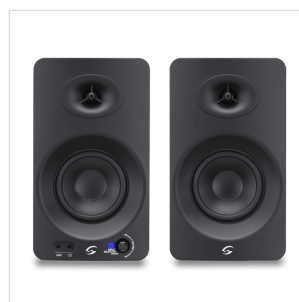

CLARITY A4BT monitors are easy to set up and offer quality sound, with smooth and accurate frequency response and power up to 200W.

The connections on the rear panel of the main monitor offer 1/4" TS, RCA, OPTICAL inputs, allowing compatibility with countless devices.

A 1/8" AUX IN input and the headphone connection are positioned on the front .

The BASS and TREBLE controls let you customize the sound of the CLARITY A4BT to create just the right sound for any room.

CLARITY A4BT are equipped with the BT Audio Streaming function which allows you to switch wirelessly, transmitting audio from a smartphone, tablet, laptop or other source equipped with this function.

The MDF cabinet features a sleek, modern design with a satin black finish to make these monitors stylish and suitable for many environments.

CLARITY A4BT PAIR OF 4" 200W STUDIO MULTIMEDIA MONITORS

PRODUCT DETAILS

KEY FEATURES

Two portable studio monitors with a 4" woofer with efficient paper cone and rubber surround and 1" Silk dome tweeter

50 Watt RMS / 200 Watt peak total speaker power

1/2" MDF enclosure with rear firing port for enhanced low frequencies