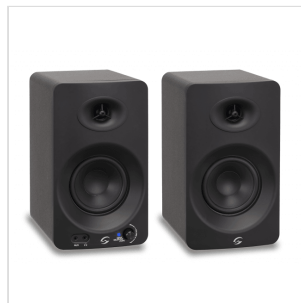

CLARITY A4BT monitors are easy to set up and offer quality sound, with smooth and accurate frequency response and power up to 200W.

The connections on the rear panel of the main monitor offer 1/4" TS, RCA, OPTICAL inputs, allowing compatibility with countless devices.

A 1/8" AUX IN input and the headphone connection are positioned on the front .

The BASS and TREBLE controls let you customize the sound of the CLARITY A4BT to create just the right sound for any room.

CLARITY A4BT are equipped with the BT Audio Streaming function which allows you to switch wirelessly, transmitting audio from a smartphone, tablet, laptop or other source equipped with this function.

The MDF cabinet features a sleek, modern design with a satin black finish to make these monitors stylish and suitable for many environments.

CLARITY A4BT

PAIR OF 4" 200W STUDIO MULTIMEDIA MONITORS

PRODUCT DETAILS

KEY FEATURES

Two portable studio monitors with a 4" woofer with efficient paper cone and rubber surround and 1" Silk dome tweeter

50 Watt RMS / 200 Watt peak total speaker power

1/2" MDF enclosure with rear firing port for enhanced low frequencies