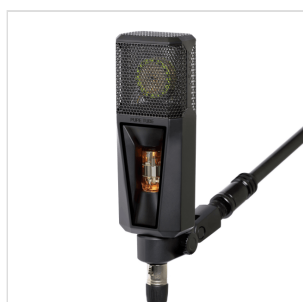

## PURETUBE-ES PROFESSIONAL STUDIO MICROPHONE WITH TIMELESS PREMIUM SOUND OPTIMIZED FOR VOCAL RECORDINGS.

PURE TUBE is a professional studio microphone with timeless, premium sound optimized for vocal recordings.

It offers warm and intimate sound that instantly takes your vocal recordings to the premium level.

Its gold-sputtered 1-inch true condenser capsule is powered by a revolutionary circuit to add warmth, depth, and intimacy to your voice.

The outstanding sound quality and contemporary design with its glowing tube spark creativity and create a vibe unlike any other studio microphone.

For the extra peace of mind, PURE TUBE comes with a 10-year warranty.

Ultra-low noise performance of 7 dB (A)

Transformer-based filter to musically balance the proximity effect

Compact, energy-saving PSU works worldwide

Including microphone mount, 7-pin XLR cable, transport bag