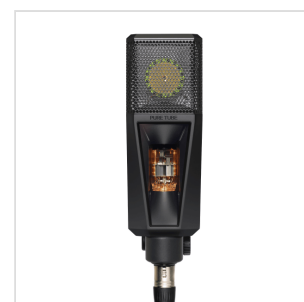

## PURETUBE-ES PROFESSIONAL STUDIO MICROPHONE WITH TIMELESS PREMIUM SOUND OPTIMIZED FOR VOCAL RECORDINGS.

PURE TUBE is a professional studio microphone with timeless, premium sound optimized for vocal recordings.

It offers warm and intimate sound that instantly takes your vocal recordings to the premium level.

Its gold-sputtered 1-inch true condenser capsule is powered by a revolutionary circuit to add warmth, depth, and intimacy to your voice.

The outstanding sound quality and contemporary design with its glowing tube spark creativity and create a vibe unlike any other studio microphone.

For the extra peace of mind, PURE TUBE comes with a 10-year warranty.

Ultra-low noise performance of 7 dB (A)

Transformer-based filter to musically balance the proximity effect

Compact, energy-saving PSU works worldwide

Including microphone mount, 7-pin XLR cable, transport bag