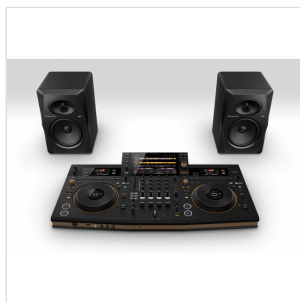

OPUS-QUAD PROFESSIONAL ALL-IN-ONE DJ SYSTEM

HIGHLIGHTS

HARMONY BETWEEN BRAND-NEW BEAUTIFUL DESIGN AND MUSICAL PLAYABILITY

The OPUS-QUAD introduces a completely fresh approach to DJ equipment that harmonizes design and playability. Raising the level of elegance in musical direction and the space the music fills, it helps create a special experience for your audience.

STANDALONE 4-DECK PLAYBACK FOR VERSATILE DJ PERFORMANCES

The **OPUS-QUAD** offers standalone 4-deck playback for versatile DJ performances. This means you can play 4 tracks on 4 different decks simultaneously, cue up tracks in advance, or leave a deck free for dropping requests into your set at a moment's notice – all with just one unit. You can also assign a different color to each deck, which is matched by the jog ring illumination, so you'll always know which deck you're playing with.

RAPID AND ACCURATE TRACK SEARCH – EVEN FROM THE BIGGEST COLLECTIONS

Find your tracks faster and more accurately than ever before with the freshly designed user interface with an electrostatic touch module. No matter how big your music library is, you can use the 10.1-inch touch screen to quickly search for songs via the keyboard or use Playlist Bank for quick navigation between playlists. With Touch Preview, you can even preview tracks while browsing. The new Smart Rotary Selector offers a joystick-like experience with left/right, up/down, rotation, and push control. And the other browsing controls are neatly arranged around the selector so you can scour your music collection and preview and load tracks without moving your hand.