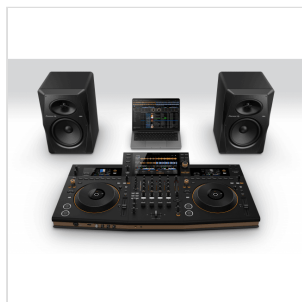

OPUS-QUAD PROFESSIONAL ALL-IN-ONE DJ SYSTEM

The Art of Music

This new professional all-in-one DJ system puts you in control of the music, like the conductor of an orchestra. Creating harmony between beautiful design and musical playability, it includes new and evolved features such as standalone 4-deck playback. All this combines to provide a spectacular DJ experience that you can harness to inspire your audience in any space or location.

STANDALONE 4-DECK PLAYBACK FOR VERSATILE DJ PERFORMANCES

The **OPUS-QUAD** offers standalone 4-deck playback for versatile DJ performances. This means you can play 4 tracks on 4 different decks simultaneously, cue up tracks in advance, or leave a deck free for dropping requests into your set at a moment's notice – all with just one unit. You can also assign a different color to each deck, which is matched by the jog ring illumination, so you'll always know which deck you're playing with.

RAPID AND ACCURATE TRACK SEARCH – EVEN FROM THE BIGGEST COLLECTIONS

Find your tracks faster and more accurately than ever before with the freshly designed user interface with an electrostatic touch module. No matter how big your music library is, you can use the 10.1-inch touch screen to quickly search for songs via the keyboard or use Playlist Bank for quick navigation between playlists. With Touch Preview, you can even preview tracks while browsing. The new Smart Rotary Selector offers a joystick-like experience with left/right, up/down, rotation, and push control. And the other browsing controls are neatly arranged around the selector so you can scour your music collection and preview and load tracks without moving your hand.