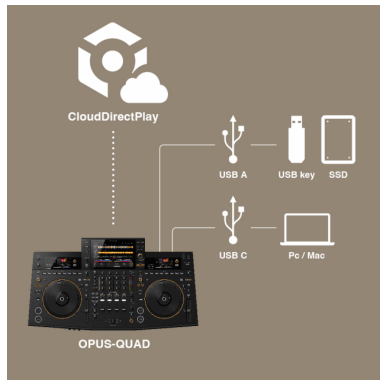

OPUS-QUAD PROFESSIONAL ALL-IN-ONE DJ SYSTEM

HIGHLIGHTS

HARMONY BETWEEN BRAND-NEW BEAUTIFUL DESIGN AND MUSICAL PLAYABILITY

The OPUS-QUAD introduces a completely fresh approach to DJ equipment that harmonizes design and playability. Raising the level of elegance in musical direction and the space the music fills, it helps create a special experience for your audience.

STANDALONE 4-DECK PLAYBACK FOR VERSATILE DJ PERFORMANCES

The **OPUS-QUAD** offers standalone 4-deck playback for versatile DJ performances. This means you can play 4 tracks on 4 different decks simultaneously, cue up tracks in advance, or leave a deck free for dropping requests into your set at a moment's notice – all with just one unit. You can also assign a different color to each deck, which is matched by the jog ring illumination, so you'll always know which deck you're playing with.

OPUS-QUAD PROFESSIONAL ALL-IN-ONE DJ SYSTEM

SUPPORT FOR MULTIPLE MEDIA SOURCES TO MATCH DIFFERENT PLAYING STYLES

How do you like to play? From USB thumb drives or huge SSD drives? By plugging in your PC/Mac that's running DJ software? By connecting via Wi-Fi? to wirelessly play tracks from your smartphone using rekordbox (coming April 2023), or by using rekordbox CloudDirectPlay? You can draw from various music libraries with just 1 OPUS-QUAD and you can even pair a mobile device via Bluetooth?/MD wireless technology – perfect if you want to quickly drop a request into your set.