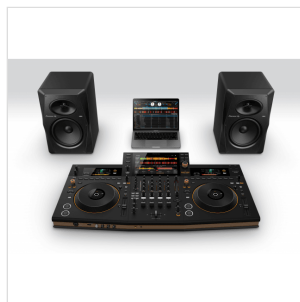

OPUS-QUAD PROFESSIONAL ALL-IN-ONE DJ SYSTEM

The Art of Music

This new professional all-in-one DJ system puts you in control of the music, like the conductor of an orchestra. Creating harmony between beautiful design and musical playability, it includes new and evolved features such as standalone 4-deck playback. All this combines to provide a spectacular DJ experience that you can harness to inspire your audience in any space or location.

STANDALONE 4-DECK PLAYBACK FOR VERSATILE DJ PERFORMANCES

The **OPUS-QUAD** offers standalone 4-deck playback for versatile DJ performances. This means you can play 4 tracks on 4 different decks simultaneously, cue up tracks in advance, or leave a deck free for dropping requests into your set at a moment's notice – all with just one unit. You can also assign a different color to each deck, which is matched by the jog ring illumination, so you'll always know which deck you're playing with.

RAPID AND ACCURATE TRACK SEARCH – EVEN FROM THE BIGGEST COLLECTIONS

Find your tracks faster and more accurately than ever before with the freshly designed user interface with an electrostatic touch module. No matter how big your music library is, you can use the 10.1-inch touch screen to quickly search for songs via the keyboard or use Playlist Bank for quick navigation between playlists. With Touch Preview, you can even preview tracks while browsing. The new Smart Rotary Selector offers a joystick-like experience with left/right, up/down, rotation, and push control. And the other browsing controls are neatly arranged around the selector so you can scour your music collection and preview and load tracks without moving your hand.