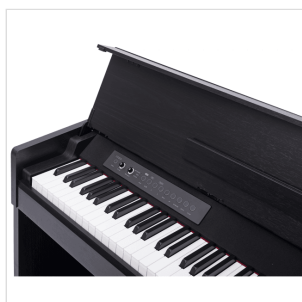

CP203-BK

COMPACT DIGITAL PIANO WITH BLACK FINISH

The CP203-BK digital piano packs the entire Medeli digital piano experience into a compact cabinet format;

from the sound of the German grand piano, MEDELI's flagship, to a polyphony of 192 notes;

from the compatibility of the PianoToolbox app to all parameters of the piano sound such as hammer noise or string resonance.

The newly designed keyboard offers fully weighted hammer action in the most compact size.

In addition, the new exclusive Japanese grand piano sound, new carefully recorded built-in tunes and the new pedal board that supports semi-damping represent the evolution of the digital piano in every direction.

The black finish adds a touch of elegance to the CP203-BK digital piano making it suitable for any type of furniture.

CP203-BK

COMPACT DIGITAL PIANO WITH BLACK FINISH

PRODUCT DETAILS

KEY FEATURES

Graded 88-key "Hammer Action" keyboard