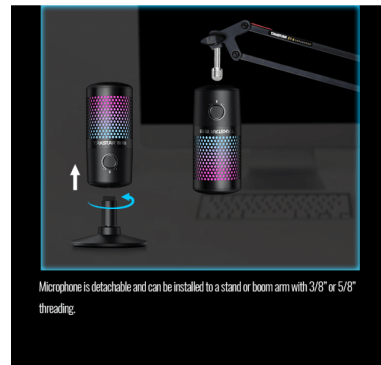

The internal quality soundcard chip automatically adapts to high sampling rate, offers wide dynamics and optimizes data stream to ensure prime audio.

OTG function supports connecting to a mobile device like a smartphone or tablet and enables HD lossless recording and live broadcast.

GX1 USB DIGITAL MICROPHONE, LED RGB EFFECTS

FLEXIBLE TILTING STAND

The shock resistance based dampens desk vibration and utilizes a ball joint for easy 360° rotation.

DETACHABLE MICROPHONE

Microphone is detachable and can be installed to a stand or boom arm with 3/8" or 5/8" threading.

OTG function enables HD lossless recording and live broadcast by connecting to a smartphone.

Highly-sensitive professional condenser capsule easily captures broad sound detail.

Tap to mute mic anytime during live stream.