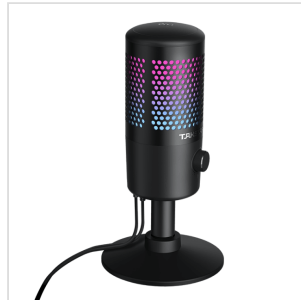

GX1 USB DIGITAL MICROPHONE, LED RGB EFFECTS

USB Digital Microphone with **LED RGB effects**. Tailored for *virtual lecturing, courseware recording, online chatting and gaming live stream*.

Plug and Play, fool-proof, stylish design.

The internal quality soundcard chip automatically adapts to high sampling rate, offers wide dynamics and optimizes data stream to ensure prime audio.

OTG function supports connecting to a mobile device like a smartphone or tablet and enables HD lossless recording and live broadcast.

GX1 USB DIGITAL MICROPHONE, LED RGB EFFECTS

FLEXIBLE TILTING STAND

The shock resistance based dampens desk vibration and utilizes a ball joint for easy 360° rotation.

DETACHABLE MICROPHONE

Microphone is detachable and can be installed to a stand or boom arm with 3/8" or 5/8" threading.

OTG function enables HD lossless recording and live broadcast by connecting to a smartphone.

Highly-sensitive professional condenser capsule easily captures broad sound detail.

Tap to mute mic anytime during live stream.