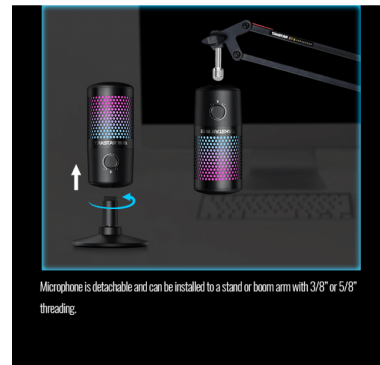

GX1 USB DIGITAL MICROPHONE, LED RGB EFFECTS

FLEXIBLE TILTING STAND

The shock resistance based dampens desk vibration and utilizes a ball joint for easy 360° rotation.

DETACHABLE MICROPHONE

Microphone is detachable and can be installed to a stand or boom arm with 3/8" or 5/8" threading.

OTG function enables HD lossless recording and live broadcast by connecting to a smartphone.

Highly-sensitive professional condenser capsule easily captures broad sound detail.

Tap to mute mic anytime during live stream.