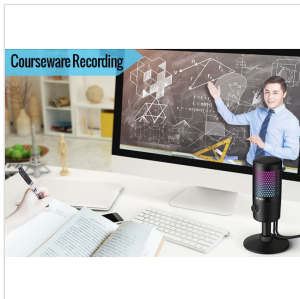

GX1 USB DIGITAL MICROPHONE, LED RGB EFFECTS

USB Digital Microphone with **LED RGB effects**. Tailored for *virtual lecturing, courseware recording, online chatting and gaming live stream*.

Plug and Play, fool-proof, stylish design.

The internal quality soundcard chip automatically adapts to high sampling rate, offers wide dynamics and optimizes data stream to ensure prime audio.

OTG function supports connecting to a mobile device like a smartphone or tablet and enables HD lossless recording and live broadcast.

GX1 USB DIGITAL MICROPHONE, LED RGB EFFECTS

FLEXIBLE TILTING STAND

The shock resistance based dampens desk vibration and utilizes a ball joint for easy 360° rotation.

DETACHABLE MICROPHONE

Microphone is detachable and can be installed to a stand or boom arm with 3/8" or 5/8" threading.

PRODUCT DETAILS

KEY FEATURES

Specialized for virtual lecturing, courseware recording, online chatting and gaming live stream.

Professional sound card chip inside; plug & play, compatible with iOS, Windows and Android systems.