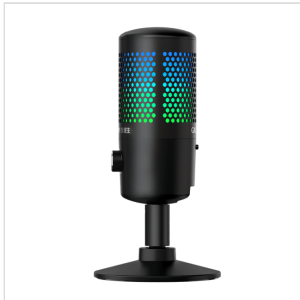

GX1 USB DIGITAL MICROPHONE, LED RGB EFFECTS

USB Digital Microphone with **LED RGB effects**. Tailored for *virtual lecturing, courseware recording, online chatting and gaming live stream*.

Plug and Play, fool-proof, stylish design.

The internal quality soundcard chip automatically adapts to high sampling rate, offers wide dynamics and optimizes data stream to ensure prime audio.

OTG function supports connecting to a mobile device like a smartphone or tablet and enables HD lossless recording and live broadcast.

GX1 USB DIGITAL MICROPHONE, LED RGB EFFECTS

FLEXIBLE TILTING STAND

The shock resistance based dampens desk vibration and utilizes a ball joint for easy 360° rotation.

DETACHABLE MICROPHONE

Microphone is detachable and can be installed to a stand or boom arm with 3/8" or 5/8" threading.

OTG function enables HD lossless recording and live broadcast by connecting to a smartphone.

Highly-sensitive professional condenser capsule easily captures broad sound detail.

Tap to mute mic anytime during live stream.