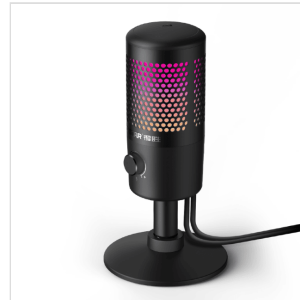

GX1 USB DIGITAL MICROPHONE, LED RGB EFFECTS

USB Digital Microphone with **LED RGB effects**. Tailored for *virtual lecturing, courseware recording, online chatting and gaming live stream*.

Plug and Play, fool-proof, stylish design.

The internal quality soundcard chip automatically adapts to high sampling rate, offers wide dynamics and optimizes data stream to ensure prime audio.

OTG function supports connecting to a mobile device like a smartphone or tablet and enables HD lossless recording and live broadcast.

GX1 USB DIGITAL MICROPHONE, LED RGB EFFECTS

FLEXIBLE TILTING STAND

The shock resistance based dampens desk vibration and utilizes a ball joint for easy 360° rotation.

DETACHABLE MICROPHONE

Microphone is detachable and can be installed to a stand or boom arm with 3/8" or 5/8" threading.

OTG function enables HD lossless recording and live broadcast by connecting to a smartphone.

Highly-sensitive professional condenser capsule easily captures broad sound detail.

Tap to mute mic anytime during live stream.