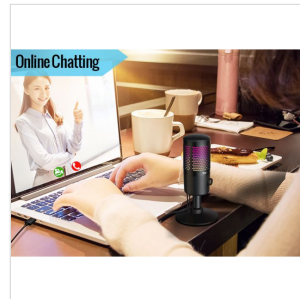

GX1 USB DIGITAL MICROPHONE, LED RGB EFFECTS

USB Digital Microphone with **LED RGB effects**. Tailored for *virtual lecturing, courseware recording, online chatting and gaming live stream*.

Plug and Play, fool-proof, stylish design.

The internal quality soundcard chip automatically adapts to high sampling rate, offers wide dynamics and optimizes data stream to ensure prime audio.

OTG function supports connecting to a mobile device like a smartphone or tablet and enables HD lossless recording and live broadcast.

GX1 USB DIGITAL MICROPHONE, LED RGB EFFECTS

FLEXIBLE TILTING STAND

The shock resistance based dampens desk vibration and utilizes a ball joint for easy 360° rotation.

DETACHABLE MICROPHONE

Microphone is detachable and can be installed to a stand or boom arm with 3/8" or 5/8" threading.

OTG function enables HD lossless recording and live broadcast by connecting to a smartphone.

Highly-sensitive professional condenser capsule easily captures broad sound detail.

Tap to mute mic anytime during live stream.