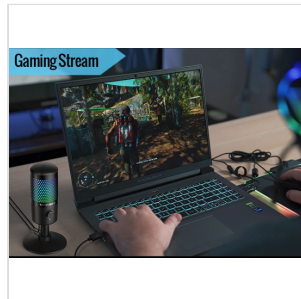

GX1 USB DIGITAL MICROPHONE, LED RGB EFFECTS

USB Digital Microphone with **LED RGB effects**. Tailored for *virtual lecturing, courseware recording, online chatting and gaming live stream*.

Plug and Play, fool-proof, stylish design.

The internal quality soundcard chip automatically adapts to high sampling rate, offers wide dynamics and optimizes data stream to ensure prime audio.

OTG function supports connecting to a mobile device like a smartphone or tablet and enables HD lossless recording and live broadcast.

GX1 USB DIGITAL MICROPHONE, LED RGB EFFECTS

FLEXIBLE TILTING STAND

The shock resistance based dampens desk vibration and utilizes a ball joint for easy 360° rotation.

DETACHABLE MICROPHONE

Microphone is detachable and can be installed to a stand or boom arm with 3/8" or 5/8" threading.

OTG function enables HD lossless recording and live broadcast by connecting to a smartphone.

Highly-sensitive professional condenser capsule easily captures broad sound detail.

Tap to mute mic anytime during live stream.